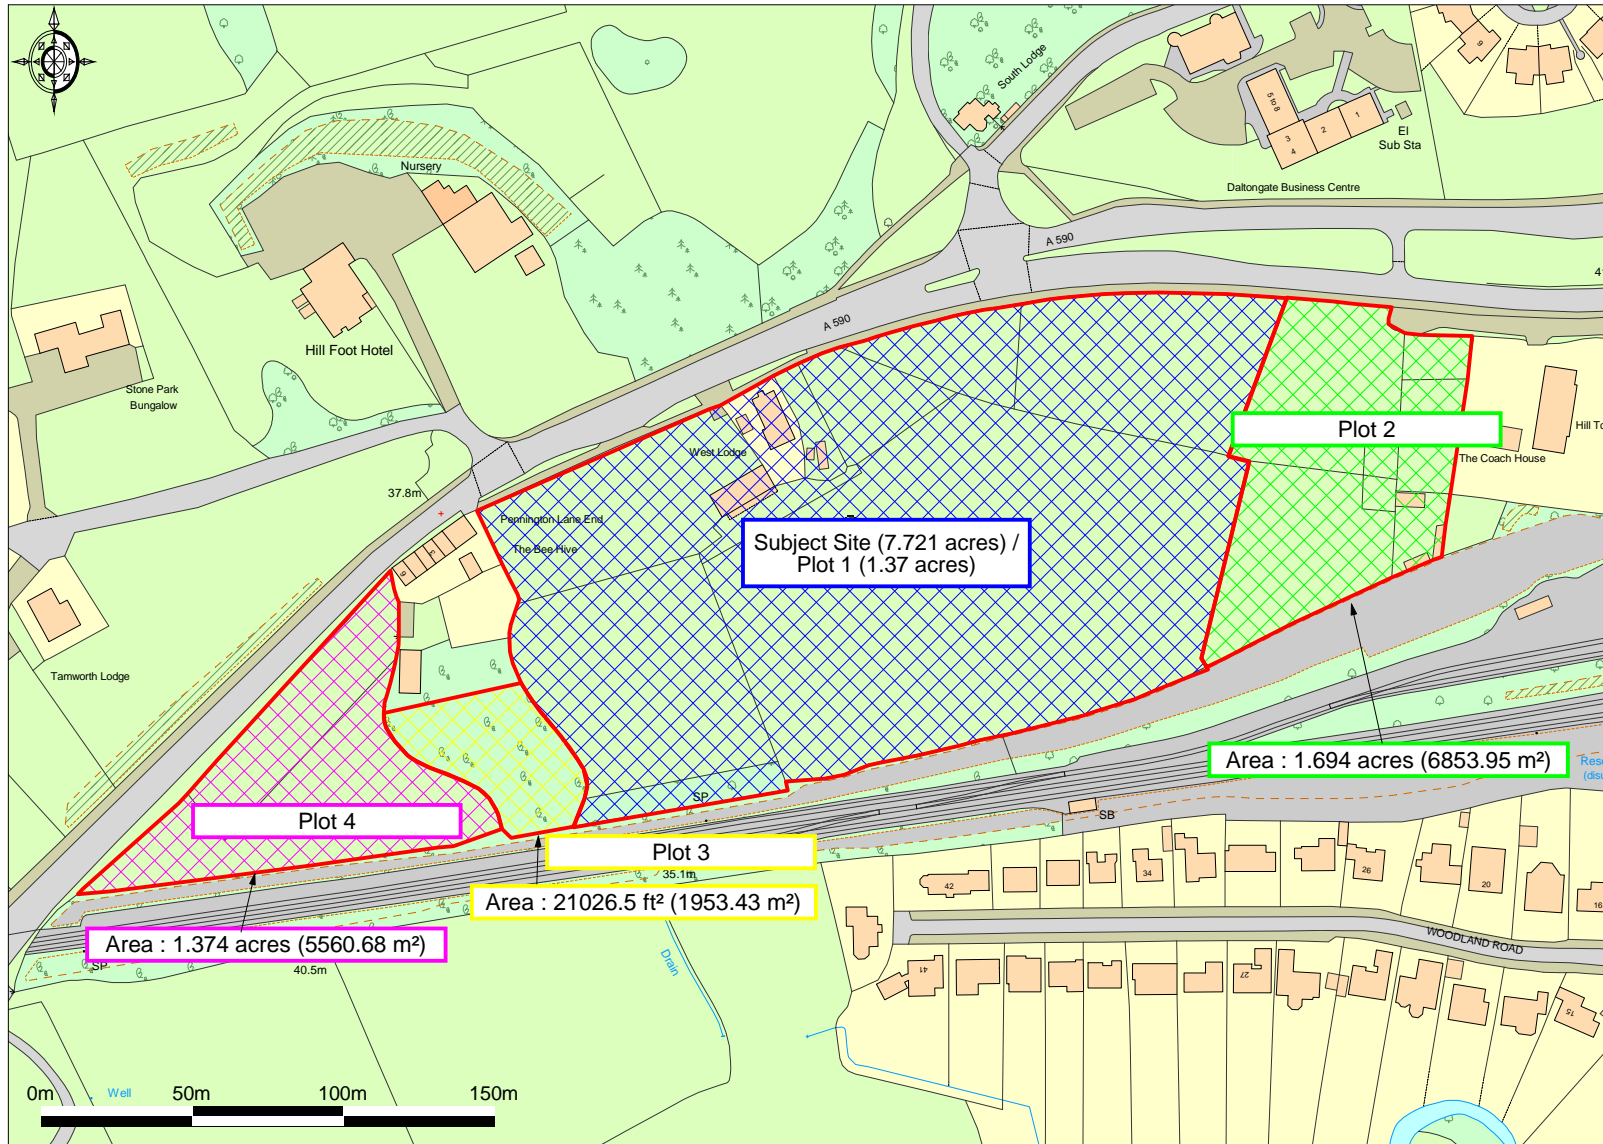

Ulverston Site Area Plan

Ordnance Survey © Crown Copyright 2012. All rights reserved. Licence number 100020449. Plotted Scale - 1:2500