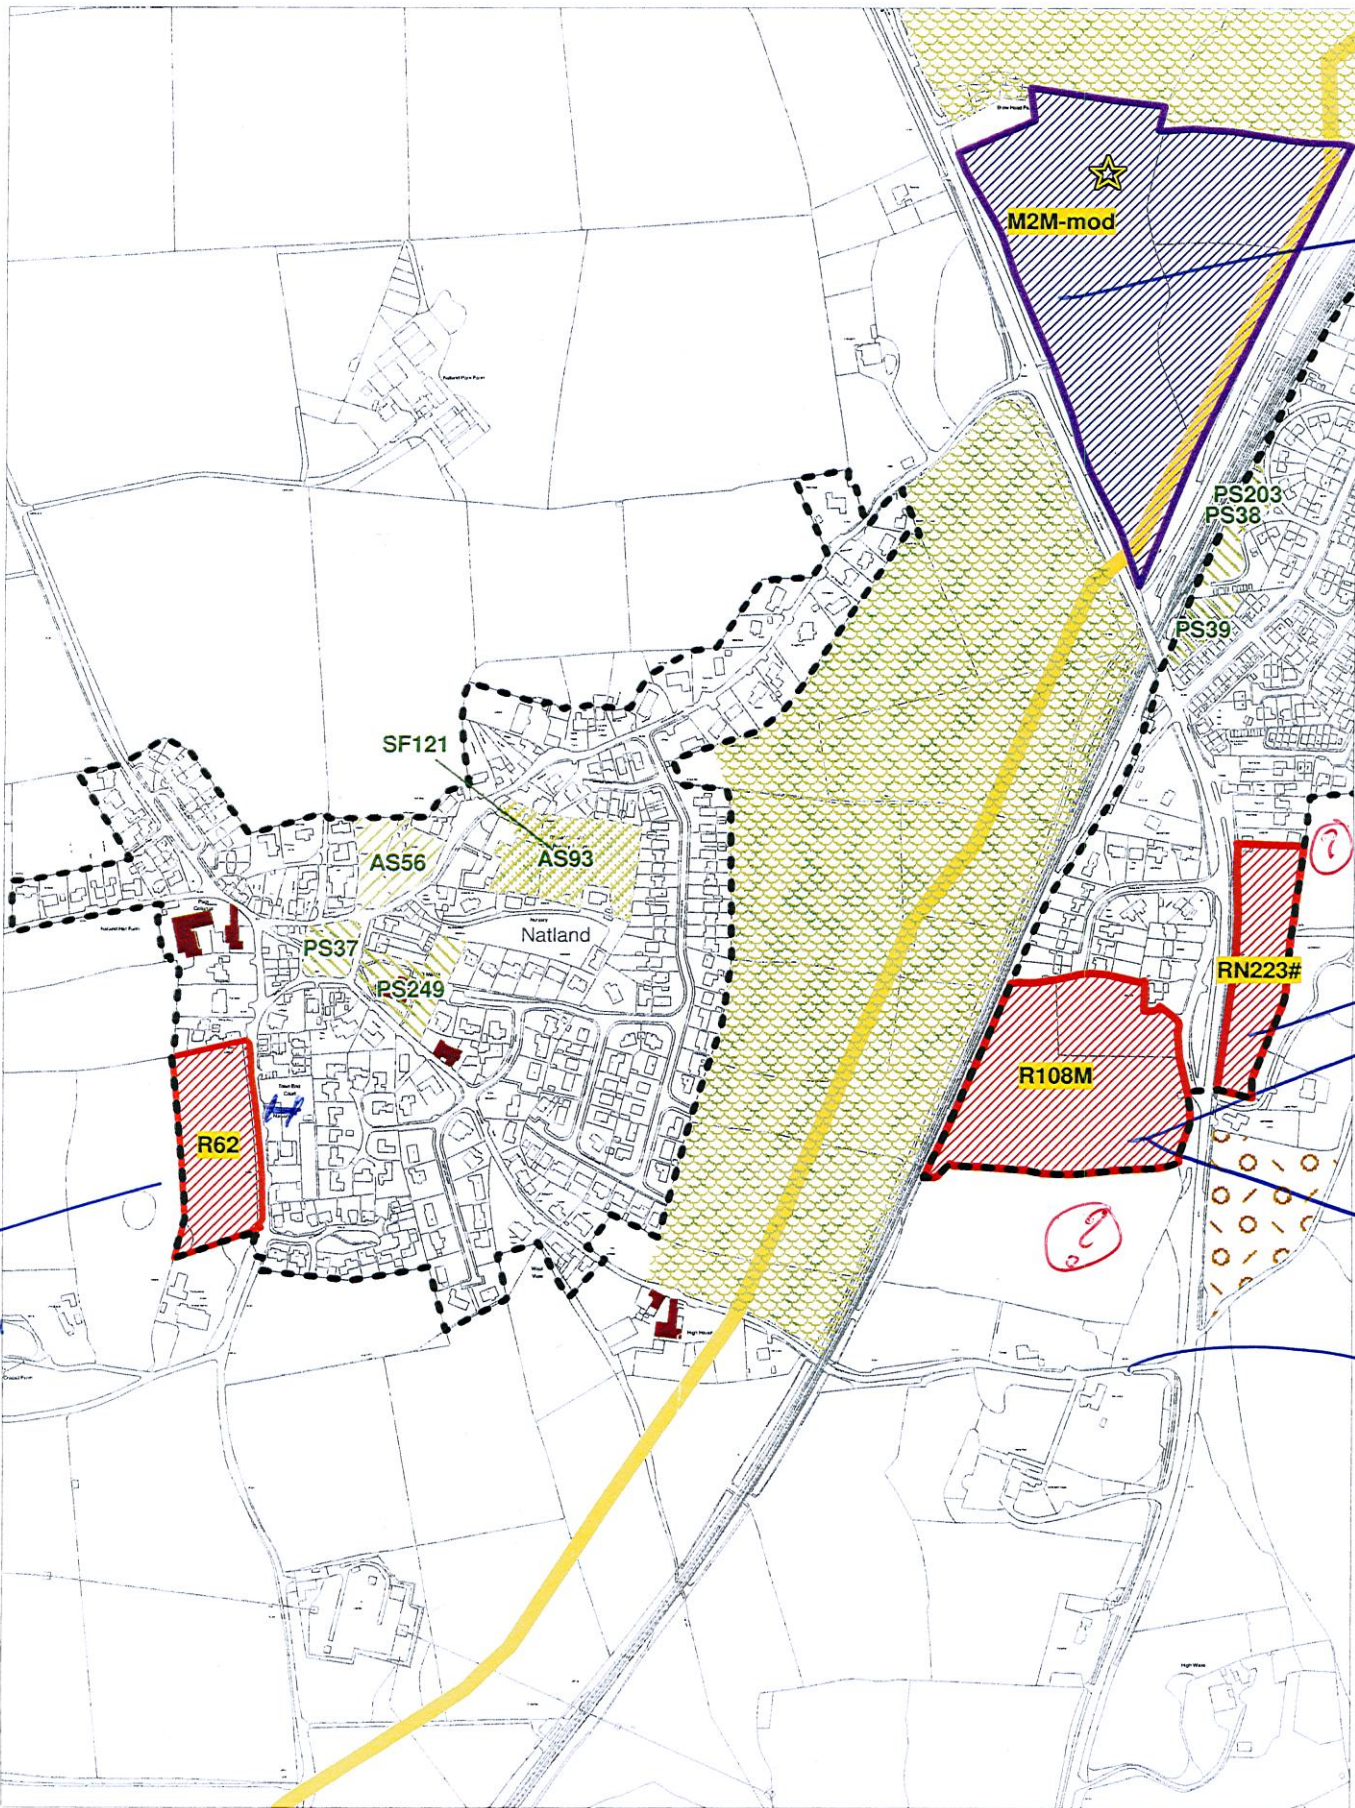

Map 19

Natland

Sheet 1
Blue

3
Completely
Against this
see Kendal
South East Map.
Fought in Inquest
Several Times.
Why reconstate?

20
This infills a lovely
little paddock field
used at least to mow
③ INFILL up hill join
on behalf of
Bleaswood
COxembury

21
Again Field Boundaries
Broken - Not Green Gal

Once before
② put forward to
use whole site to
Helm Lane
first of 'leverage'
to develop the site

H/see
Second Shes
Natland Idea

22
Disappointed
This field has been
Retained
Hope some consideration
is given to secondary
houses and styles

H = was Holmes
A local Nursery
Good quality plants
raised on premises

New Sods and
Built upon by
Not very welcoming design last seen
compared with spacing and looks
of carefully crafted buildings on
north, east and south of same.
Hope more care given to any allowed on this site